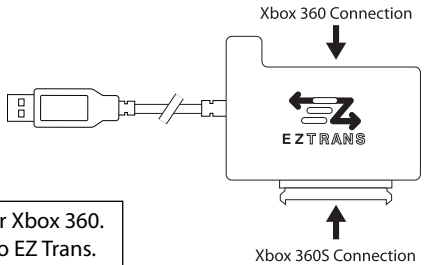

EZ Trans™ Transfer Cable for Xbox360.

Instruction Card

1. Introduction

Congratulations on your purchase of EZ Trans™ Transfer Cable for Xbox 360®. EZ Trans™ has been specifically developed for high speed data transfer at speeds of up to 480 Mbps using the Xbox 360® built-in transfer content utility.

EZ Trans is compatible with both the old style Xbox 360 hard drive and the new style Xbox 360S hard drive giving you total transfer flexibility. When using a suitable PC application, for added peace of mind EZ Trans allows the back-up of your content to a PC.

2. The EZ Trans Transfer Cable

- Xbox 360 Connection: Connect Xbox 360 hard drive.
- Xbox 360S Connection: Connect Xbox 360S hard drive.
- USB Cable: Connects to an Xbox 360.

3. Connect your hard drive

WARNING: To avoid causing damage to your hard drive or Xbox 360.
DO NOT connect more than one hard drive at one time to EZ Trans.

Before you can use EZ Trans you need to attach either your source or destination hard drive. A source hard drive is the source of the content which you would like to transfer and a destination hard drive is the hard drive which will receive the content.